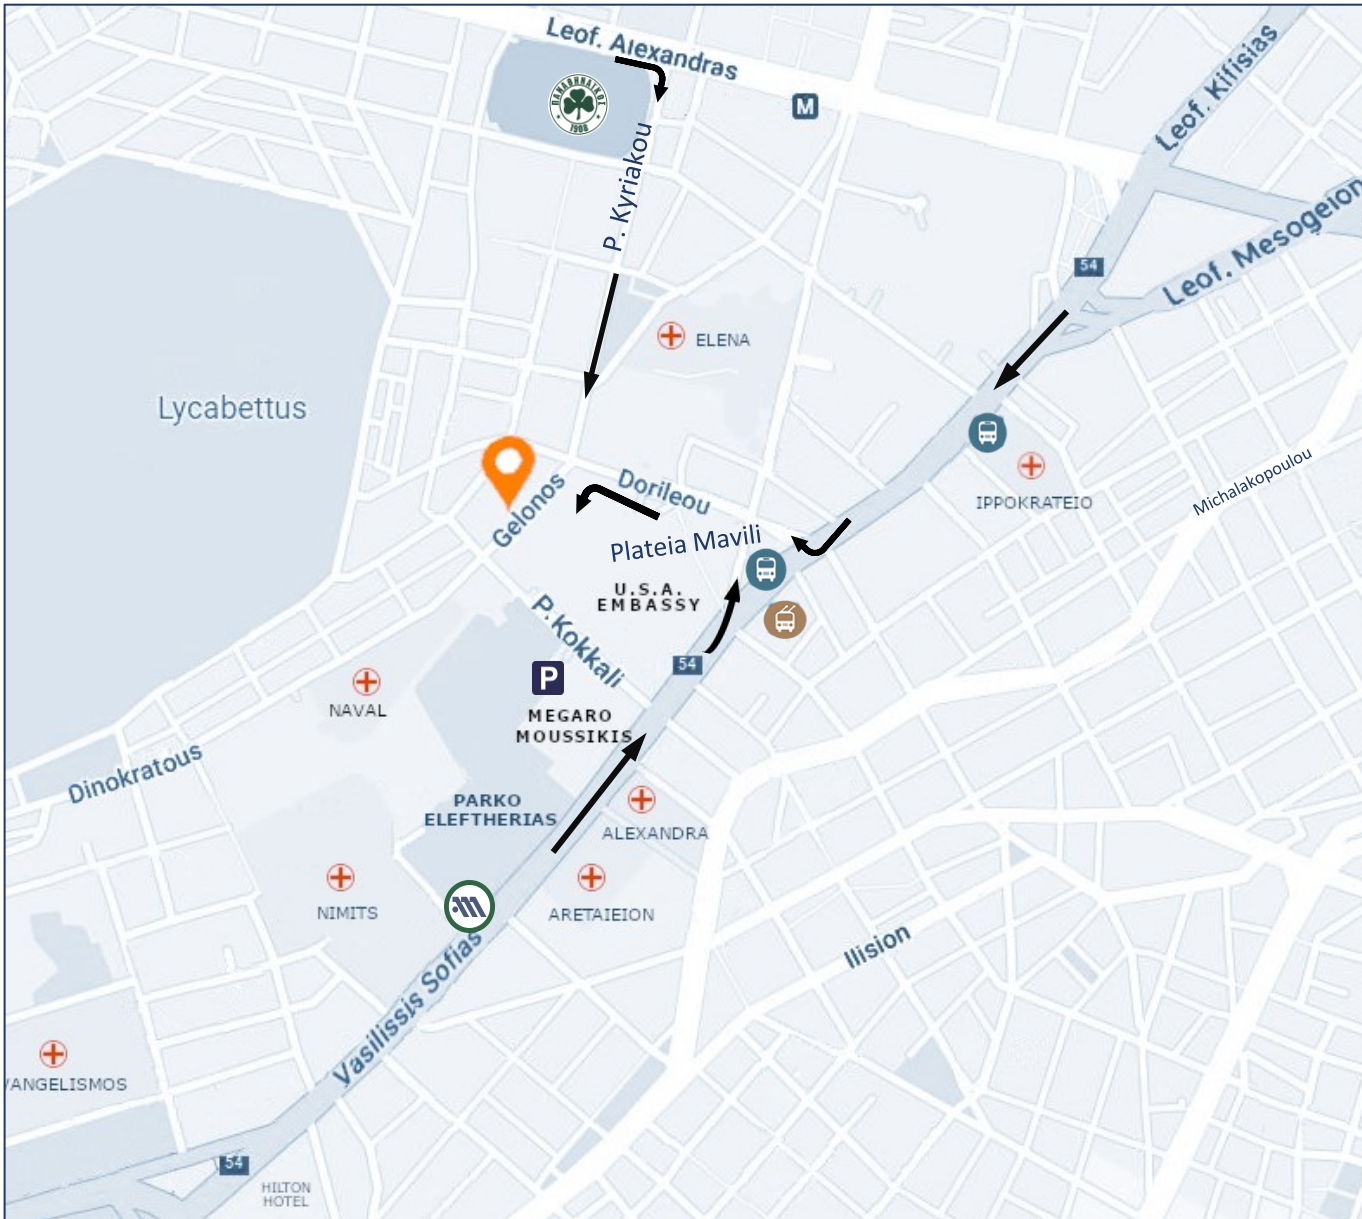

How to find us

NOVACO ATEE

9 Gelonos str.
Athens 11521
T: 2108846820-8

By Car:

Via Vas. Sofias

Right after the US Embassy slight left on D. Soutsou, then left on Dorileou str. and left again on Gelonos str.

Via Kifisias Avenue

Right before Plateia Mavili Square you turn right on Dorileou str, continue straight and then left again on Gelonos str.

Via Alexandras Avenue

Right after Panathinaikos Stadium turn right on P. Kyriakou str. Continue straight. This road after 3 blocks is renamed to Gelonos Str.

Parking

- On the street, in designated P69 signs, on zones with white color marking on asphalt. A prepaid ticket bought on kiosks or via mobile app "myAthensPass".
- In Megaro Moussikis by the hour located on P. Kokkali street.

By Metro:

— LINE 3 (Dimotiko Theatro – Airport /Douk. Plakentias).

- Subway stop Megaro Moussikis (exit platform to Parko Eleftherias).

By Bus / Trolley:

550 A5 X14 X95

3 10

- Via Kifisias Avenue : Bus and Trolley Stop at Plateia Mavili (square) .
- Via Vas. Sofias : Bus stop at Ippokrateio Hospital .